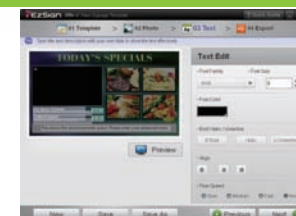

STEP3 Edit the Text

Add your message to the template.