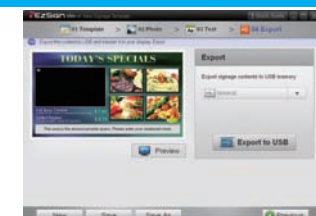

STEP4 Export to USB

Export your content to a USB drive.