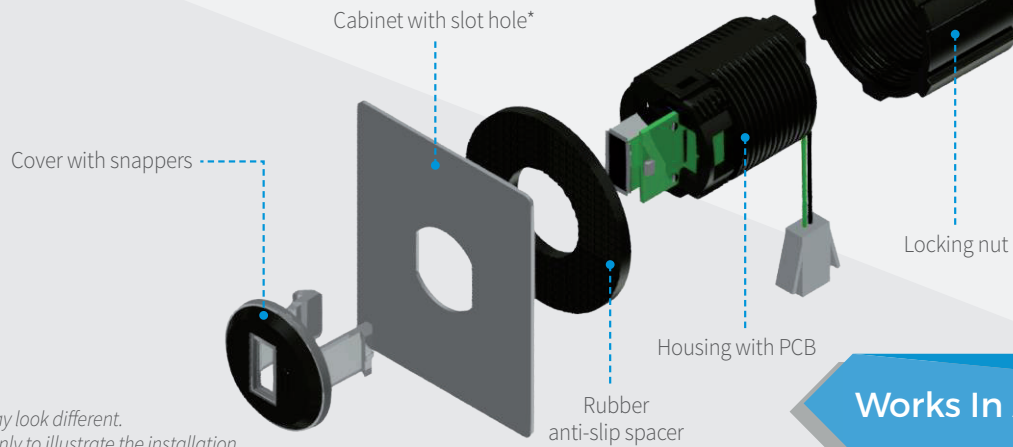

Perfect For Standard Lock Holes

* Your cabinet may look different.
This version is only to illustrate the installation

Works In Any Existing Cabinets