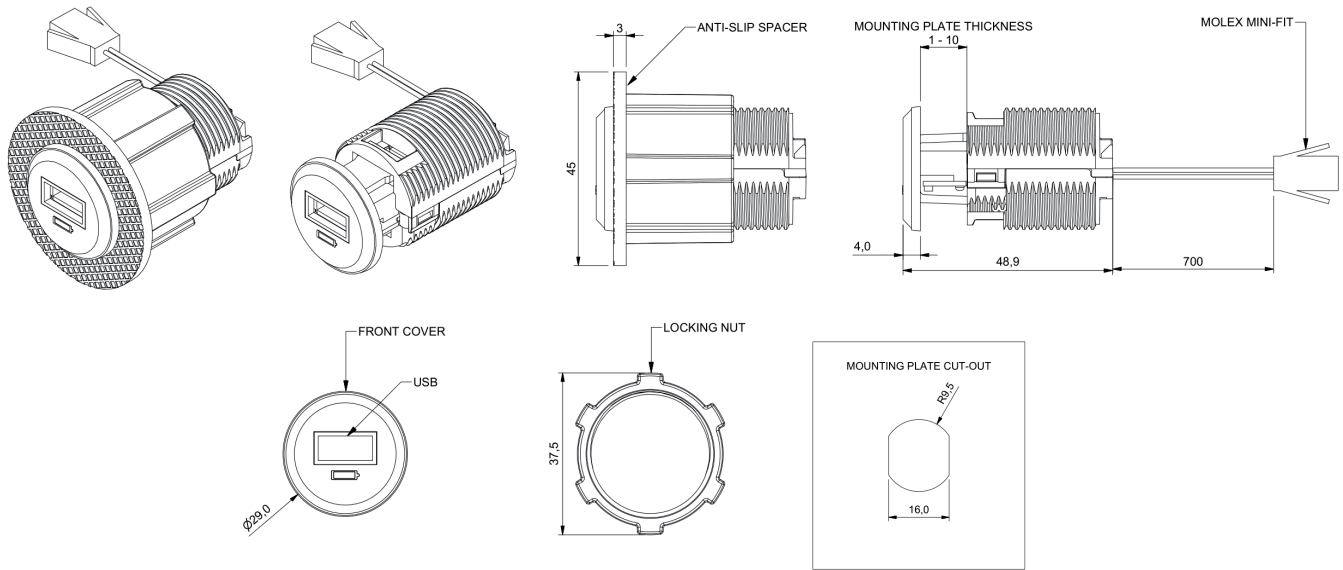

- ✓ Draw customers to machines and keep them playing longer while their mobile phones and other USB devices charge
- ✓ Compatible with popular mobile devices

- ✓ Extreme robust, the connector can withstand up to 30 Kg
- ✓ Input: 12-24 Vdc  
Output: 1.55A 5Vdc
- ✓ CE certified

- ✓ Designed to easily mount to wood or plastic cabinets: it fits into standard lock holes in any existing cabinets
- ✓ Easy click fit mounting

- ✓ Perfect for Bars, Slot Machines and Electronic roulettes, Restaurants, Airports, and Lounges

## Technical Schematics

Unit of measure: mm