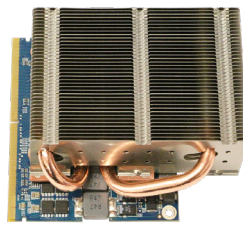

102G021304-N