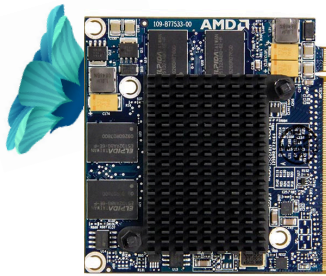

Ceronix Monitors	Description	Sale Price
CPA6232	27" Ceronix LCD Monitor For Konami Concerto	\$585.00/ea.
CPA6119	23" Ceronix LCD Monitor For WMS Blade (DC Version with USB Touch)	\$470.00/ea.
CPA6118	23" Ceronix LCD Monitor For WMS Blade	\$365.00/ea.

6901-019061-00-00

102G021304-N

102B3410412-N

Graphics Cards	Description	Sale Price
6901-019061-00-00	Blue Bird 2 Video Card	\$229.00/ea.
102G021304-N	Blue Bird 3 Video Card	\$349.00/ea.
102B3410412-N	Konami KP3 Video Card	\$249.00/ea.