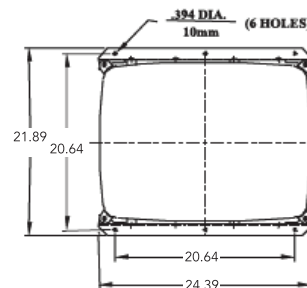

49-2715-00

Also works with:

- Cart Fury
- Pac-Man Arcade Party
- San Francisco Rush 2049
- The Fast and The Furious
- Time Crisis 3 Namco
- Time Crisis 4 Namco
- Tank Tank Tank
- Target Terror
- Golden Tee
- Golden Tee Fore
- Golden Tee Fore 2002-2005