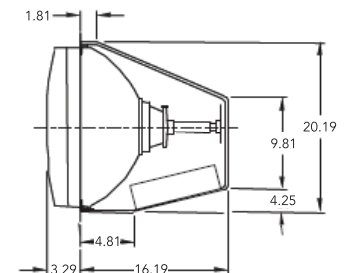

49-2715-00

Also works with:

- Cart Fury
- Pac-Man Arcade Party
- San Francisco Rush 2049
- The Fast and The Furious
- Time Crisis 3 Namco
- Time Crisis 4 Namco
- Tank Tank Tank
- Target Terror
- Golden Tee
- Golden Tee Fore
- Golden Tee Fore 2002-2005