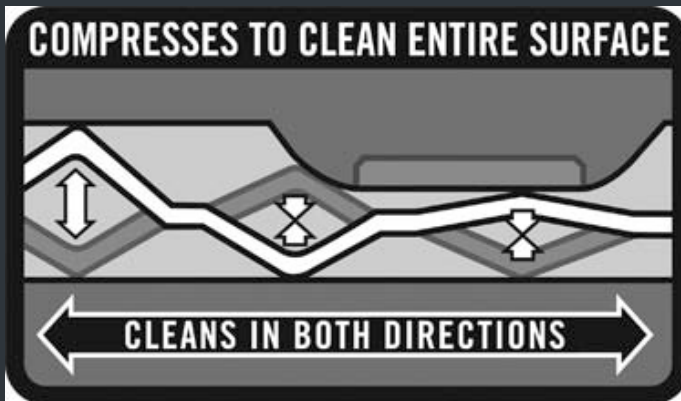

HAPP®

Features of Waffletechnology™

WAFFLE
TECHNOLOGY™

- Cleans the entire rounded surface of magnetic heads.

- Flexible raised platforms allow significantly higher cleaning pressure.

- Spring loaded to clean entire pathway.