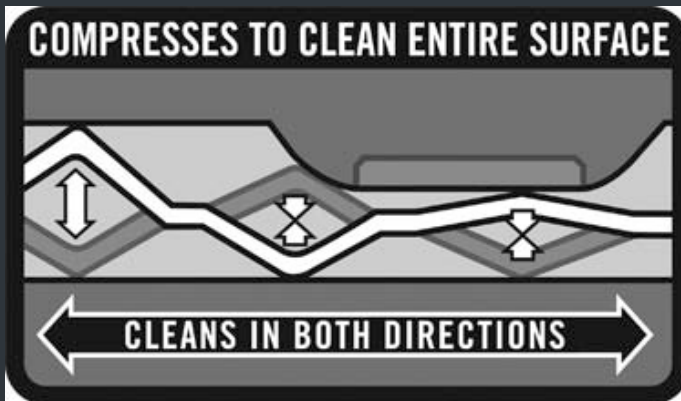

HAPP®

Selling Points of Waffletechnology™

WAFFLE
TECHNOLOGY™

- •80% of downtime is due to dirty equipment.

- •Eliminates or minimizes failed transactions, which results in frustrated and unsatisfied customers.

- •Dramatically improves overall cleaning results.

- •Eliminates the need to open or remove the slot machine from the casino floor for routine maintenance cleanings.

- •Cost of card is negligible when compared to labor cost and inconvenience of having equipment down and cleaned traditionally.

WAFFLETECHNOLOGY™