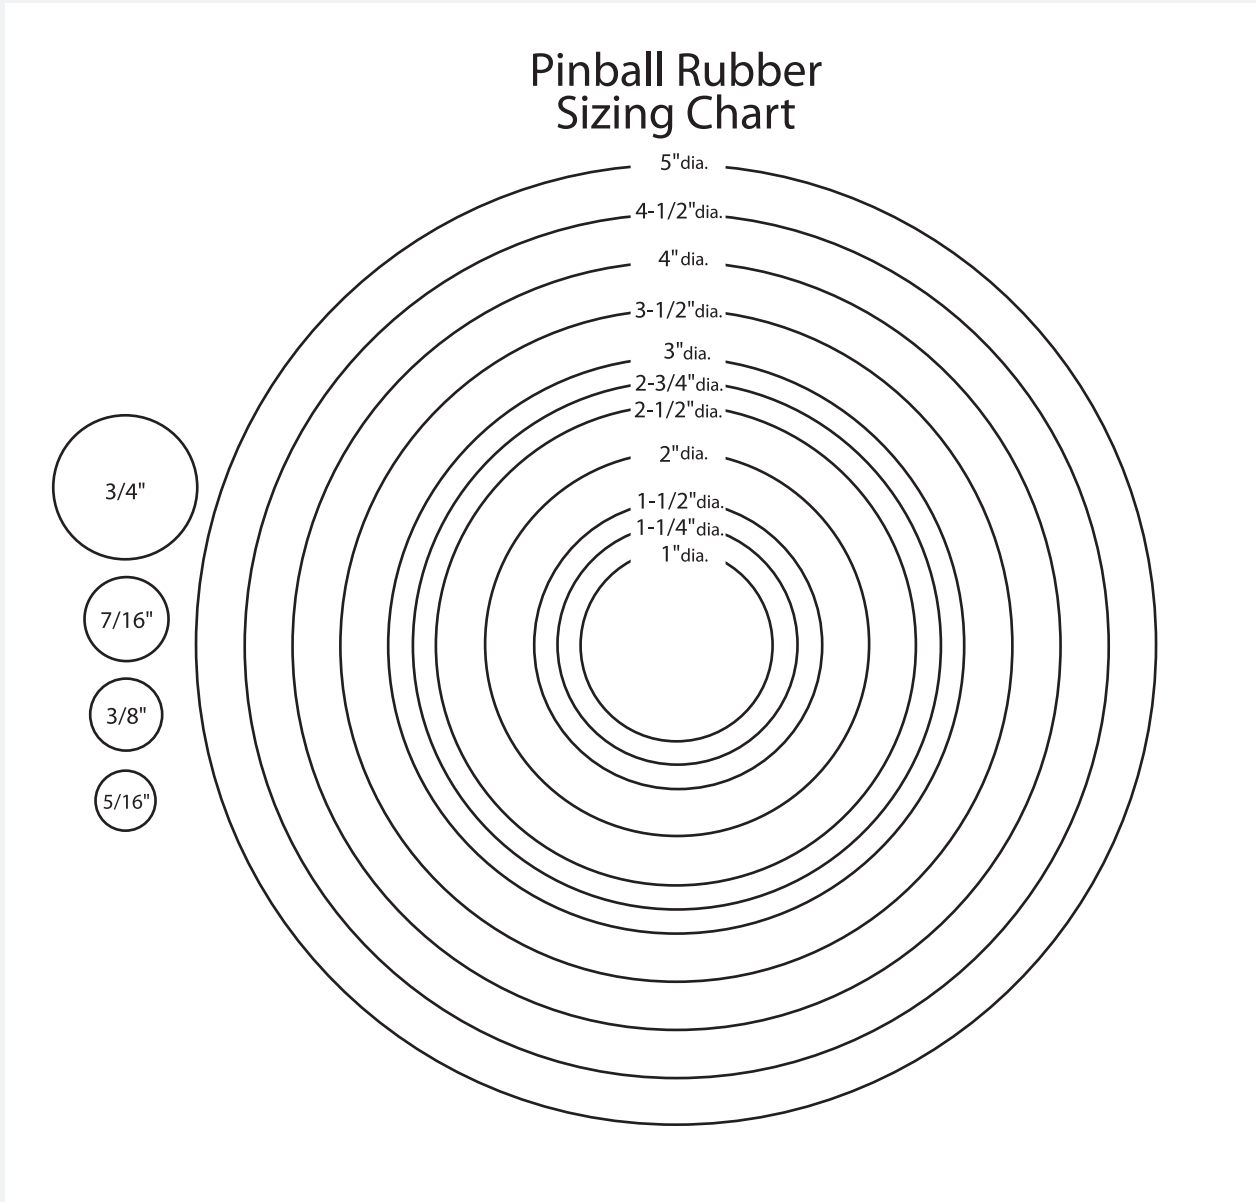

Solutions Focused. Technology Driven.

Pinball Rubber Sizing Chart

SUZO-HAPP GROUP

1743 Linneman Road Mount Prospect, IL 60056
Phone 847-593-6130 | Fax 847-593-6137
Toll Free Phone 888-289-4277 | Las Vegas Phone 888-289-4277
Toll Free Fax 800-593-4277