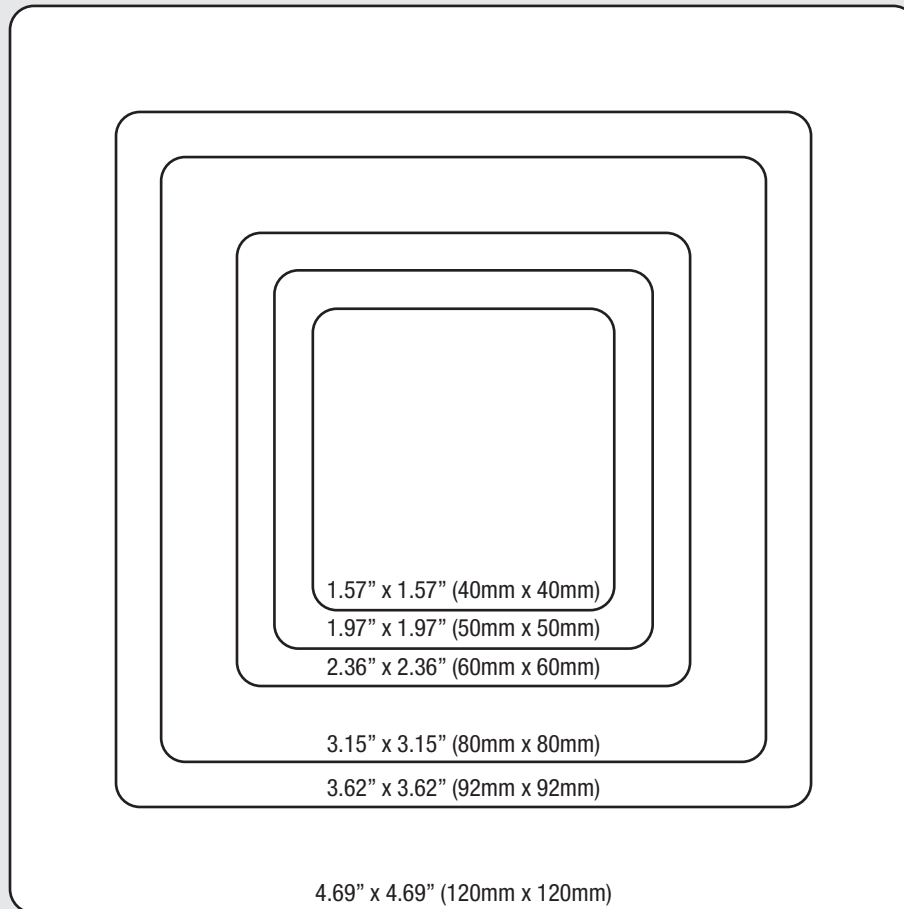

Fan Sizing Chart