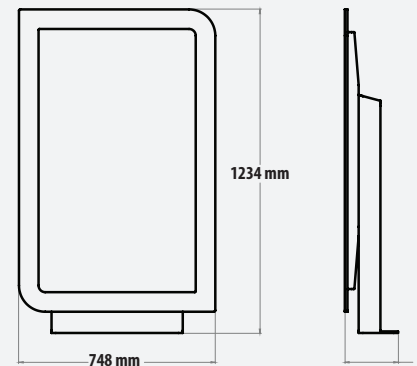

This contemporary display is designed specifically for end of bank signage in a gaming venue. The slimline signage design has a small footprint and bolts onto the existing bases in the venues, with cabling coming up through the base.

The display features a premium 42" FHD industrial LCD panel, with toughened glass for screen protection. Options for the PC include an industrial signage PC that is able to run up to three displays or a media player board that supports USB media playback. Content management software is available that allows zoning of display, news feed tickers and scheduling of content remotely.

The decorative colored translucent acrylic surround is edge lit with LEDs. A range of colors for both the acrylic and LEDs is available for a customized design.

Features

- Slimline, small footprint with concealed mounting points
- Remote content scheduling & zoning
- Edge lit translucent acrylic

Display Specifications

- 42" LCD; portrait mode; 1080 x 1920 resolution; wide viewing angle
- Premium industrial grade FHD LED panel

PC Specifications

- i5 Industrial PC
- Runs up to 3 individual displays

Power Supply

- Input voltage 240V AC

Color Options

- Acrylic: clear, white, red, orange, green, blue, purple, pink
- LEDs: white, red, blue, green, yellow, purple, amber

Part Number	Description
ASM-8074-SU-P	42" End Bank Sign Assembly, USB, With Stand Mount
ASM-8074-WU-P	Bank End Signage - Wall Mounted

* Dimensioned diagrams are for general reference only. Please contact Suzo-Happ for specifications.

SUZO-HAPP GROUP

1743 Linneman Road Mount Prospect, IL 60056
Phone 847-593-6130 | Fax 847-593-6137
Toll Free Phone 888-289-4277 | Las Vegas Phone 888-289-4277
Toll Free Fax 800-593-4277

EASY-TO-USE
SHOPPING CART ONLINE
24 HOURS A DAY

suzohapp.com

SAFE SIGN-UP FOR
EMAIL PROMOTIONS
NOT AVAILABLE IN OUR
PRINT FLYERS
or sign-up at
na.suzohapp.com