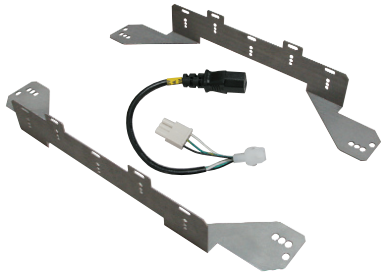

**SUZO HAPP**  
**NEW**  
**PRODUCT**  
**NEWS**

**26" LCD UPGRADE KIT**  
**FOR 25" & 27"**  
**CRT GAME CABINETS**

- Extend the life of your older games by converting them to a new 26" LCD
- LCDs are multi-sync and will work with resolutions of CGA, EGA, VGA, SVGA and XGA
- Mounting kit will work on cabinets that used either 25" or 27" cabinets and include the power adaptor harness
- Ideal for use with Hydro-Thunder, Off Road Thunder, Cruis'n USA, Exotica, Blitz, NBA Showtime, Gauntlet Legends/Dark Legacy, PGA Tour Golf, Golden Tee Golf (GT Fore cabinets and before) and Silver Strike Bowling (Will not work on IT Live/Silver Strike cabinets that incorporate the 15" LCD display)
- Customized Vacuum Formed LCD bezels provide a professional finished look
- 1-Year warranty on the LCD

49-2861-00

49-7627-XX

49-2906-KIT

Part Number	Description	L/5	Price per ea.
49-2861-00	26" Open Frame Multi-Sync LCD (CGA-XGA)	\$540.00	\$560.00
<b>Mounting Kit</b>			
49-2906-KIT	26" Makvision LCD Mounting Kit and Power Harness for both Makvision & Vision Pro LCDs	\$29.99	\$32.99
<b>LCD Bezels</b>			
49-7627-A	26" LCD Bezel for Hydro-Thunder, Cruis'n USA and Off Road Thunder	\$17.95	\$19.95
49-7627-B	26" LCD Bezel for PGA Tour Golf	\$17.95	\$19.95
49-7627-C	26" LCD Bezel for Golden Tee Golf and Silver Strike Bowling	\$17.95	\$19.95
49-7627-D	26" LCD Bezel for Blitz 99, NBA Showtime and Gauntlet Legends\Dark Legacy	\$17.95	\$19.95
49-7627-E	26" LCD Bezel for Cruis'n Exotica	\$17.95	\$19.95