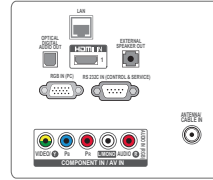

Rear Jack Panel