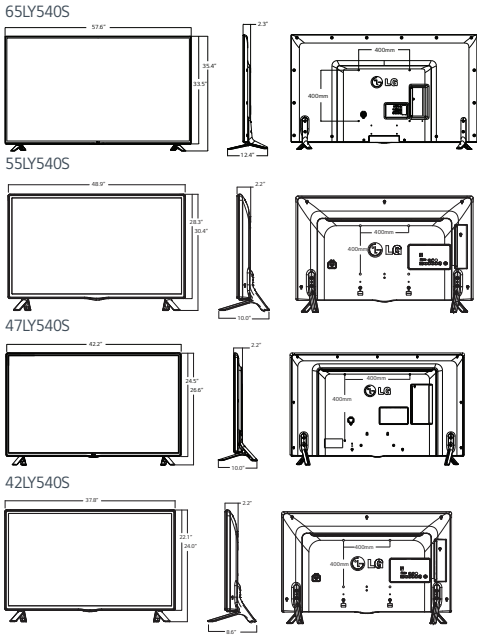

TV Tuner Built-In Digital Signage SuperSign TV

▶ 65LY540S

65" class (64.53" measured diagonally)

▶ 55LY540S

55" class (54.64" measured diagonally)

▶ 47LY540S

47" class (46.96" measured diagonally)

▶ 42LY540S

42" class (41.92" measured diagonally)

PANEL	Model	65LY540S	55LY540S	47LY540S	42LY540S
	Panel Technology	Slim Direct LED			
	Panel Size (Measured Diagonally)	65" Class (64.53")	55" Class (54.64")	47" Class (46.96")	42" Class (41.92")
	Response Time(G to G)	9ms	8ms		
	Native Resolution	1920 x 1080 (FHD)			
	Brightness cd/m²	230 cd/m²			
	Static (Panel) Contrast Ratio	1,400:1	1,200:1		
	Dynamic Contrast Ratio	4,000,000:1	2,000,000:1		
	Viewing Angle (HxV)	178° / 178°			
	Frame Rate	120Hz	60Hz		
BROADCASTING SYSTEM	Analog	Yes (NTSC)			
	Digital	Yes (ATSC/Clear QAM/VSB)			
VIDEO	Triple XD Engine	Yes			
	Dynamic Color Enhancer	Yes			
	Real Cinema 24p (3:3 pull down)	Yes			
AUDIO	Aspect Ratio	Yes, 6 Modes (16:9, Just scan, Set by program, 4:4, Zoom, Cinema zoom 1)			
	Audio Output	10W + 10W			
	Speaker System	2.0 ch			
	Sound Mode	Yes, 6 Modes (Standard, News, Music, Cinema, Sport, Game)			
	Optical Sound Sync	Yes			
	Invisible Speaker	Yes			
SPECIAL FEATURES	Clear Voice II	Yes			
	HDMI-CEC	Yes			
	HTNG-CEC	Yes (1.3)			
	Hotel Mode/PDM/Installer Menu	Yes			
	External Speaker Out	Yes (Ext Variable/Fixed, 3.5mm, Stereo, Single ended Type(GND,L+,R+), 1W with 8Ω)