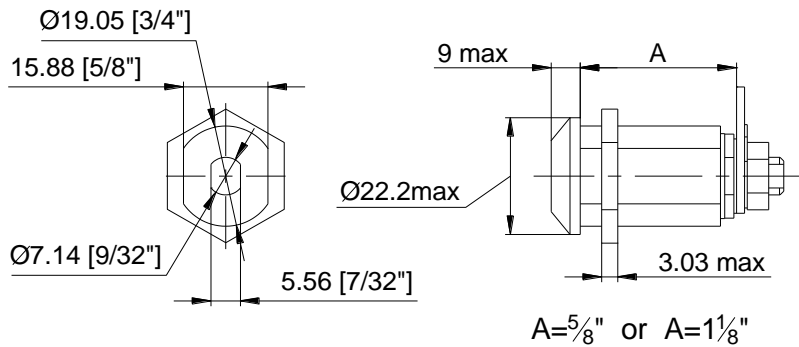

**Cashbox with Flexible Handle**

**FLSC-0102**

**FLSCT0102**

**General Specifications:**

	<b>FLSC-0102</b>	<b>FLSCT0102</b>
<b>Bill Capacity</b>	1000	1000
<b>Bill Width mm</b>	62-82	62-82
<b>Bill Length mm</b>	120-172	120-172
<b>RFID Tag (M74)</b>	No	Yes
<b>Dimensions mm (LxWxH)</b>	188x100x231	188x100x231

## Security Lock Installation

Open the cashbox cover, remove the plastic lock and plug.  
Follow the diagrams below.

Please use 5/8" or 1-1/8" size locks from typical brands such as MEDECO, KABA, ABLOY and VSR.

The locks must rotate in opposite directions; 90 degrees clockwise and 90 degrees counterclockwise.

See figure above.

Locking hasps #5110086 are provided.