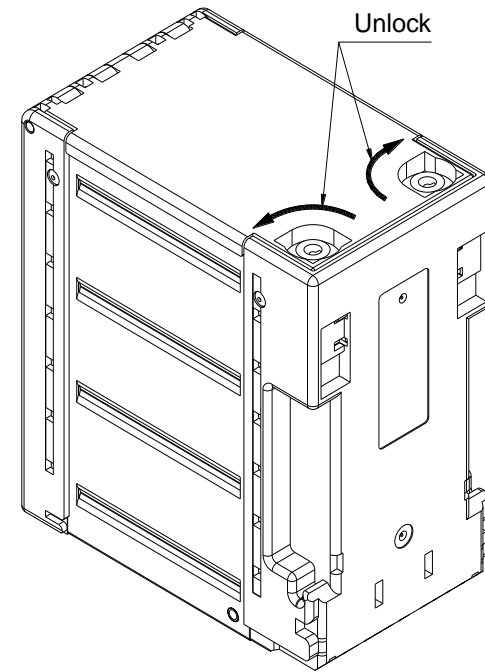

**Cashbox with Flexible Handle**

**FLSC-0102**

**FLSCT0102**

**General Specifications:**

	<b>FLSC-0102</b>	<b>FLSCT0102</b>
<b>Bill Capacity</b>	1000	1000
<b>Bill Width mm</b>	62-82	62-82
<b>Bill Length mm</b>	120-172	120-172
<b>RFID Tag (M74)</b>	No	Yes
<b>Dimensions mm (LxWxH)</b>	188x100x231	188x100x231

## Security Lock Installation

Open the cashbox cover, remove the plastic lock and plug.  
Follow the diagrams below.

Please use 5/8" or 1-1/8" size locks from typical brands such as MEDECO, KABA, ABLOY and VSR.