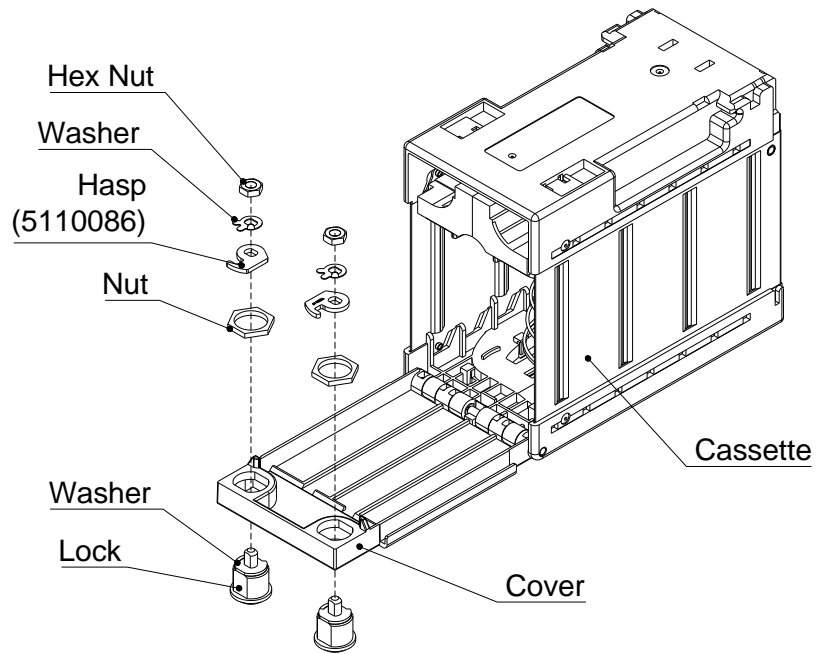

**Cashbox with Flexible Handle**

**FLSC-0102**

**FLSCT0102**

**General Specifications:**

	<b>FLSC-0102</b>	<b>FLSCT0102</b>
<b>Bill Capacity</b>	1000	1000
<b>Bill Width mm</b>	62-82	62-82
<b>Bill Length mm</b>	120-172	120-172
<b>RFID Tag (M74)</b>	No	Yes
<b>Dimensions mm (LxWxH)</b>	188x100x231	188x100x231

## Security Lock Installation

Open the cashbox cover, remove the plastic lock and plug.  
Follow the diagrams below.

Please use 5/8" or 1-1/8" size locks from typical brands such as MEDECO, KABA, ABLOY and VSR.

The locks must rotate in opposite directions; 90 degrees clockwise and 90 degrees counterclockwise.

See figure above.

Locking hasps #5110086 are provided.