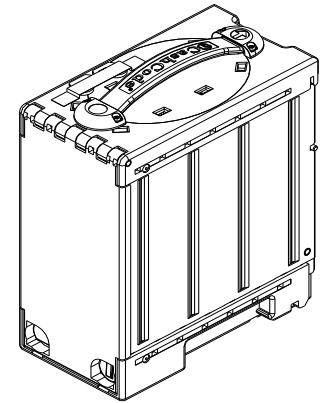

**Cashbox with Flexible Handle**

**FLSC-0102**

**FLSCT0102**

**General Specifications:**

	<b>FLSC-0102</b>	<b>FLSCT0102</b>
<b>Bill Capacity</b>	1000	1000
<b>Bill Width mm</b>	62-82	62-82
<b>Bill Length mm</b>	120-172	120-172
<b>RFID Tag (M74)</b>	No	Yes
<b>Dimensions mm (LxWxH)</b>	188x100x231	188x100x231

## Security Lock Installation

Open the cashbox cover, remove the plastic lock and plug.  
Follow the diagrams below.

Please use 5/8" or 1-1/8" size locks from typical brands such as MEDECO, KABA, ABLOY and VSR.