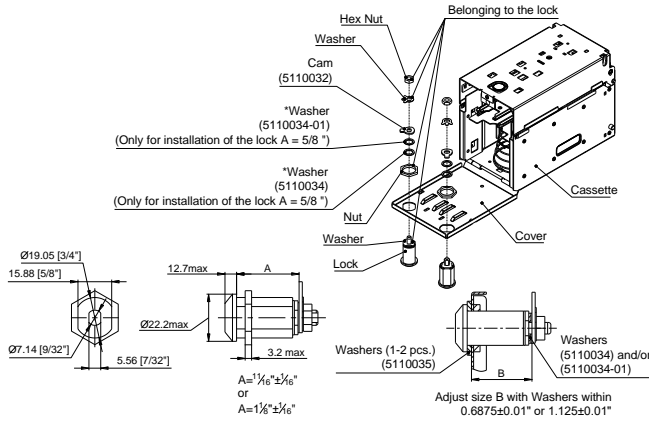

Security Lock Installation

In order to install the security locks, open the lid, remove the plastic lock and plug. Follow the steps as shown in the diagrams below.

Variant 1:

Mounting Kit for 2 Locks
OPT-MK-FLC
Includes:
Cam 5110032 2 pcs.
Washer 5110034 2 pcs.
Washer 5110034-01 4 pcs.
Washer 5110035 4 pcs.
Two Locks are Recommended

Variant 2

Mounting kit
OPT-MK-FLC1
One for Each Lock
Must be Ordered as Option
Kit Includes:
Cam 5106034
Nut 5310021
Washer 5310022
Two Locks are Recommended

1743 Linneman Road, Mount Prospect, IL 60056 USA
PHONE: 1-847-952-5932 or 1-800-239-7017

bill-to-bill@suzohapp.com

<http://www.suzohapp.com/Bill-to-Bill>

© 2017 SUZOHAPP

Cashbox with Folding Handle

FLC-003
FLC-103
FLC-503
FLC-603

Specifications:

	FLC-003	FLC-103	FLC-503	FLC-603
Bill Capacity	600	600	1000	1000
Bill Width mm	62-82	62-82	62 – 82	62-82
Bill Length mm	120 – 160	120-172	120 – 160	120-172