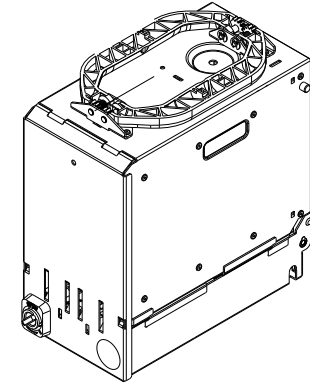

bill-to-bill@suzohapp.com

<http://www.suzohapp.com/Bill-to-Bill>

© 2017 SUZOHAPP

Cashbox with Folding Handle

FLC-003
FLC-103
FLC-503
FLC-603

Specifications:

	FLC-003	FLC-103	FLC-503	FLC-603
Bill Capacity	600	600	1000	1000
Bill Width mm	62-82	62-82	62 – 82	62-82
Bill Length mm	120 – 160	120-172	120 – 160	120-172