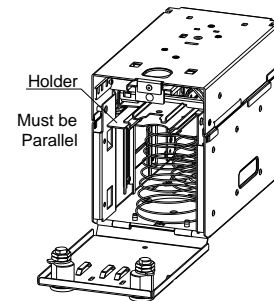

Specifications:

	FLC-003	FLC-103	FLC-503	FLC-603
Bill Capacity	600	600	1000	1000
Bill Width mm	62-82	62-82	62 – 82	62-82
Bill Length mm	120 – 160	120-172	120 – 160	120-172

Note: Open the cashbox to remove the shipping carton and ensure the holder is flat and free to move.

Correct