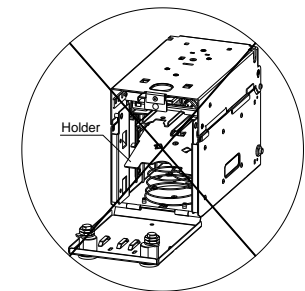

bill-to-bill@suzohapp.com

<http://www.suzohapp.com/Bill-to-Bill>

© 2017 SUZOHAPP

Cashbox with Folding Handle

FLC-003
FLC-103
FLC-503
FLC-603

Specifications:

	FLC-003	FLC-103	FLC-503	FLC-603
Bill Capacity	600	600	1000	1000
Bill Width mm	62-82	62-82	62 – 82	62-82
Bill Length mm	120 – 160	120-172	120 – 160	120-172

Note: Open the cashbox to remove the shipping carton and ensure the holder is flat and free to move.

Correct

Incorrect