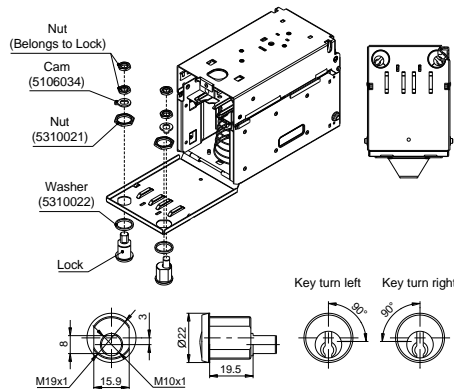

Security Lock Installation

In order to install the security locks, open the lid, remove the plastic lock and plug. Follow the steps as shown in the diagrams below.

Variant 1:

Mounting Kit for 2 Locks
OPT-MK-FLC
Includes:
Cam 5110032 2 pcs.
Washer 5110034 2 pcs.
Washer 5110034-01 4 pcs.
Washer 5110035 4 pcs.
Two Locks are Recommended

Variant 2

Mounting kit
OPT-MK-FLC1
One for Each Lock
Must be Ordered as Option
Kit Includes:
Cam 5106034
Nut 5310021
Washer 5310022
Two Locks are Recommended

1743 Linneman Road, Mount Prospect, IL 60056 USA
PHONE: 1-847-952-5932 or 1-800-239-7017

bill-to-bill@suzohapp.com

<http://www.suzohapp.com/Bill-to-Bill>

© 2017 SUZOHAPP

Cashbox with Folding Handle

FLC-003
FLC-103
FLC-503
FLC-603

Specifications:

	FLC-003	FLC-103	FLC-503	FLC-603
Bill Capacity	600	600	1000	1000
Bill Width mm	62-82	62-82	62 – 82	62-82
Bill Length mm	120 – 160	120-172	120 – 160	120-172