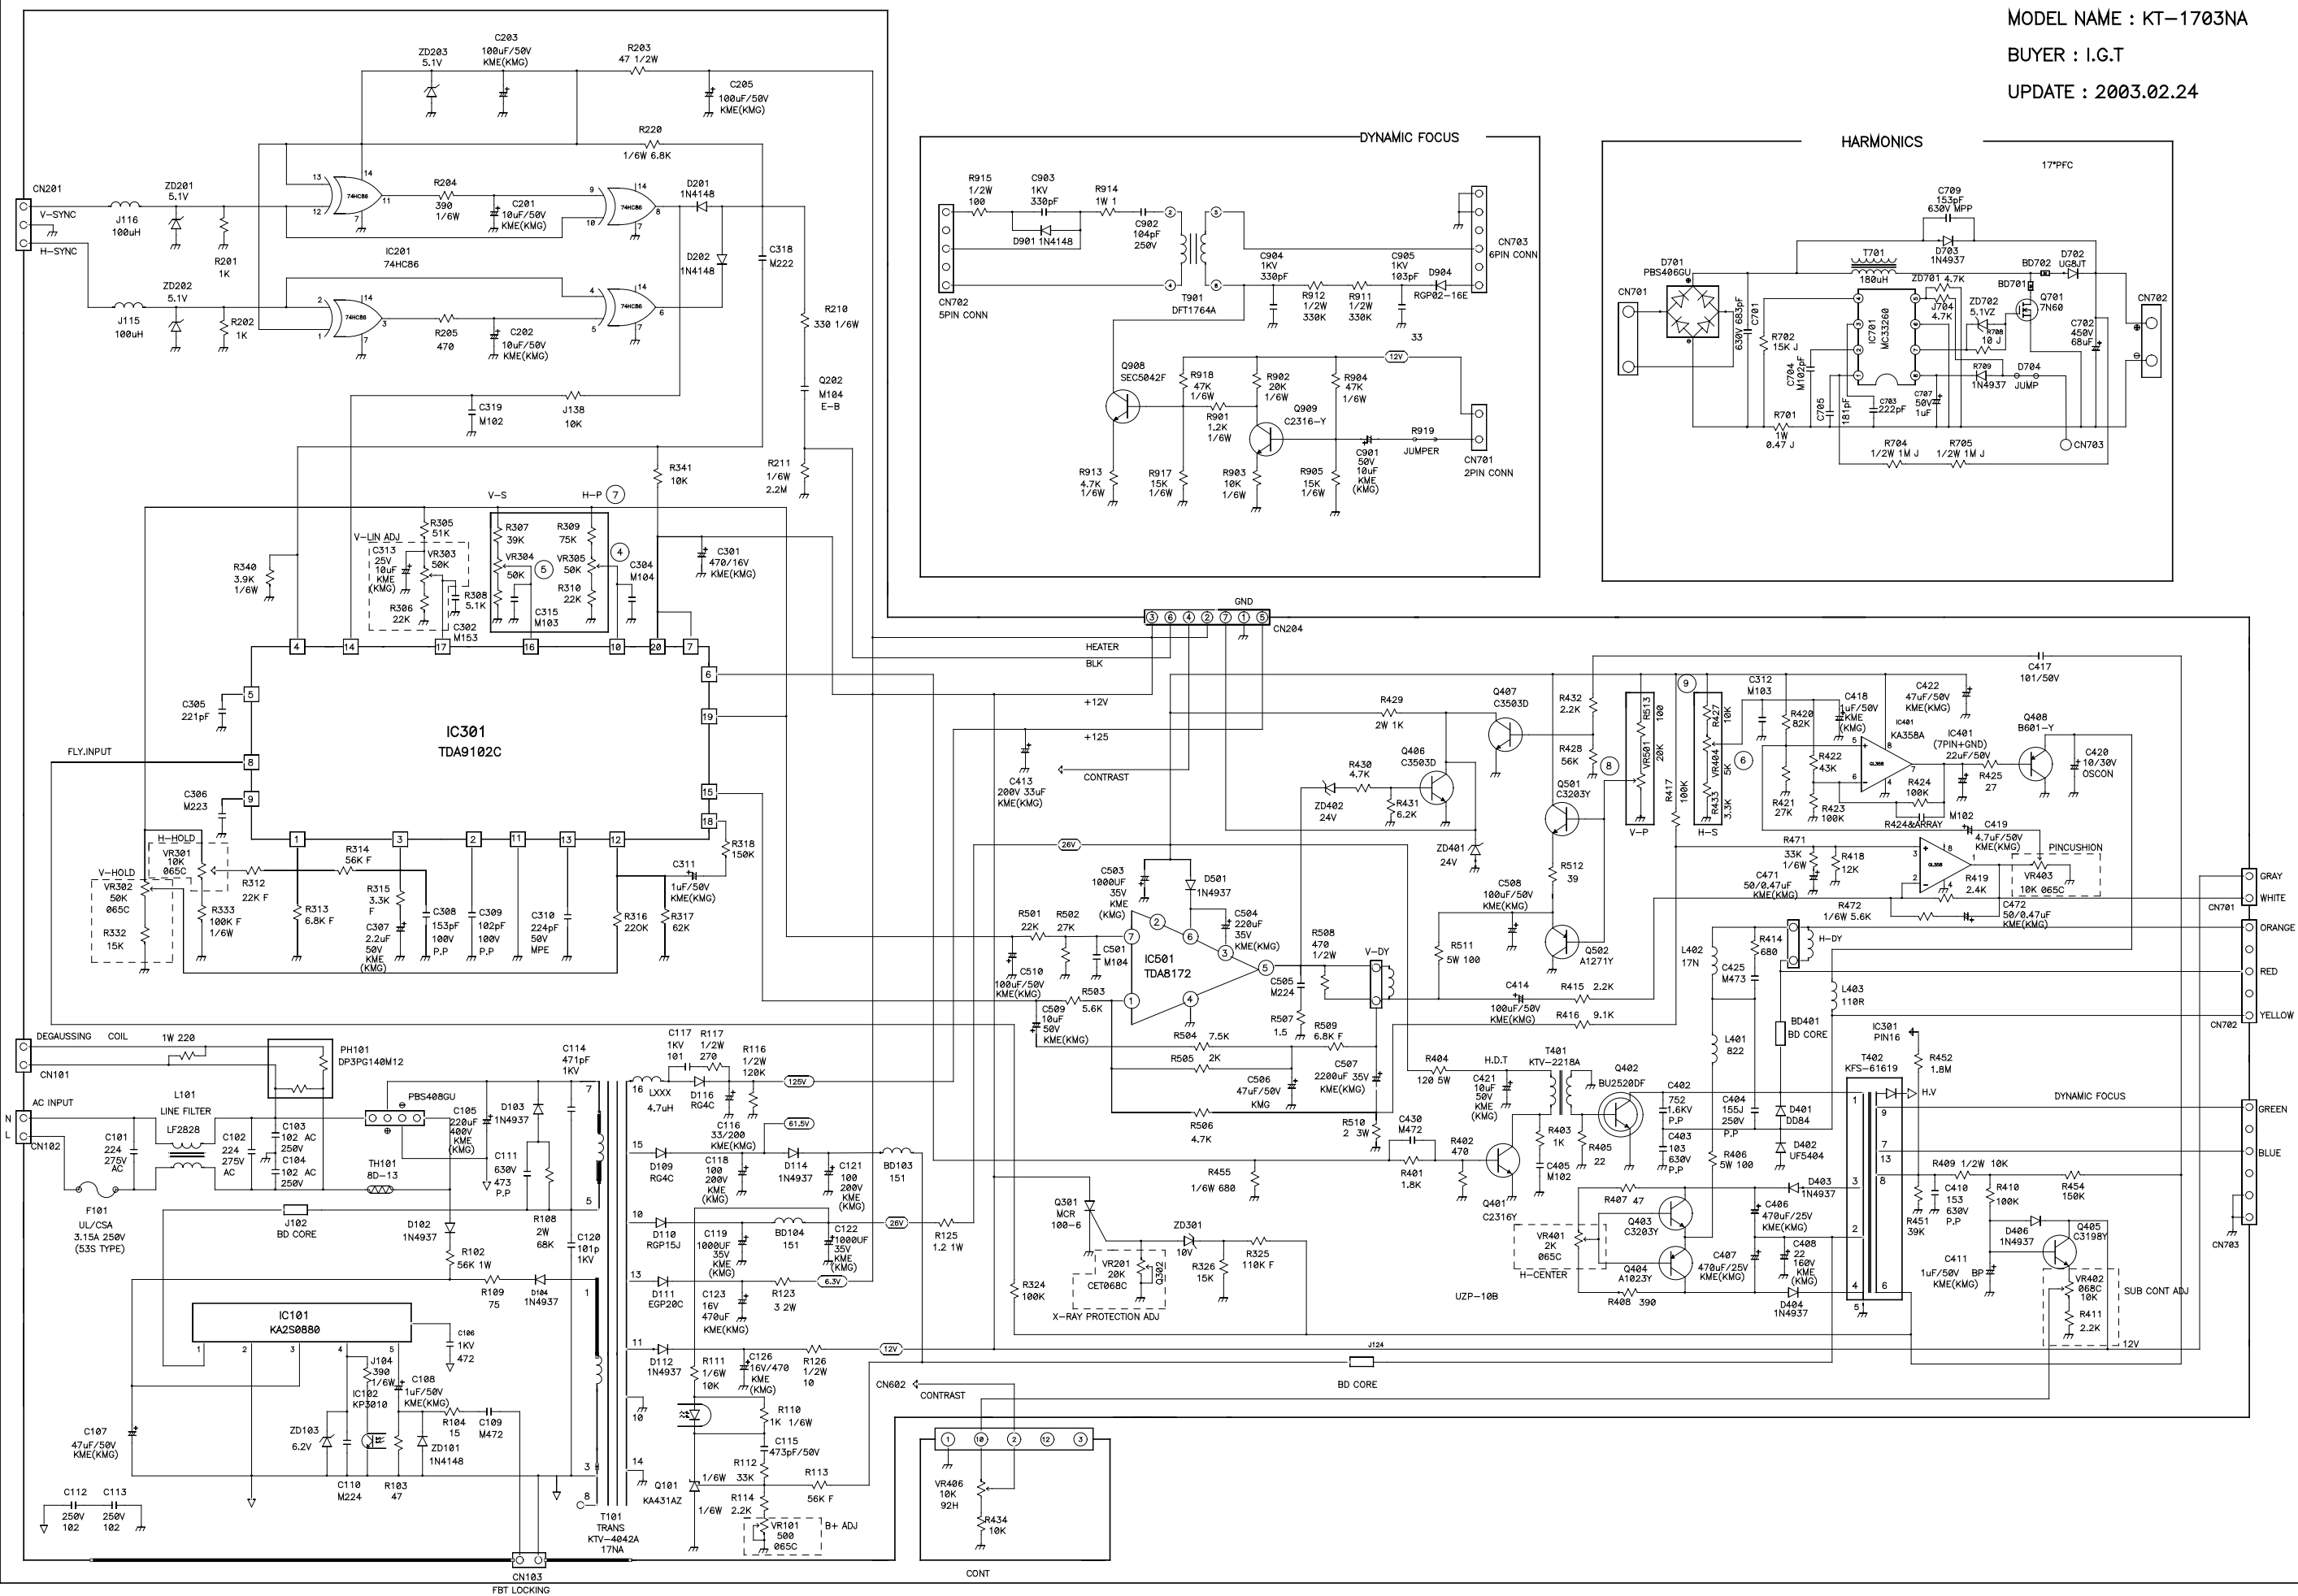

MODEL NAME : KT-1703NA

BUYER : I.G.T

UPDATE : 2003.02.24

DYNAMIC FOCUS

HARMONICS

17PFC

FBT LOCKING

CONT

- GRAY
- WHITE
- ORANGE
- RED
- YELLOW
- GREEN
- BLUE