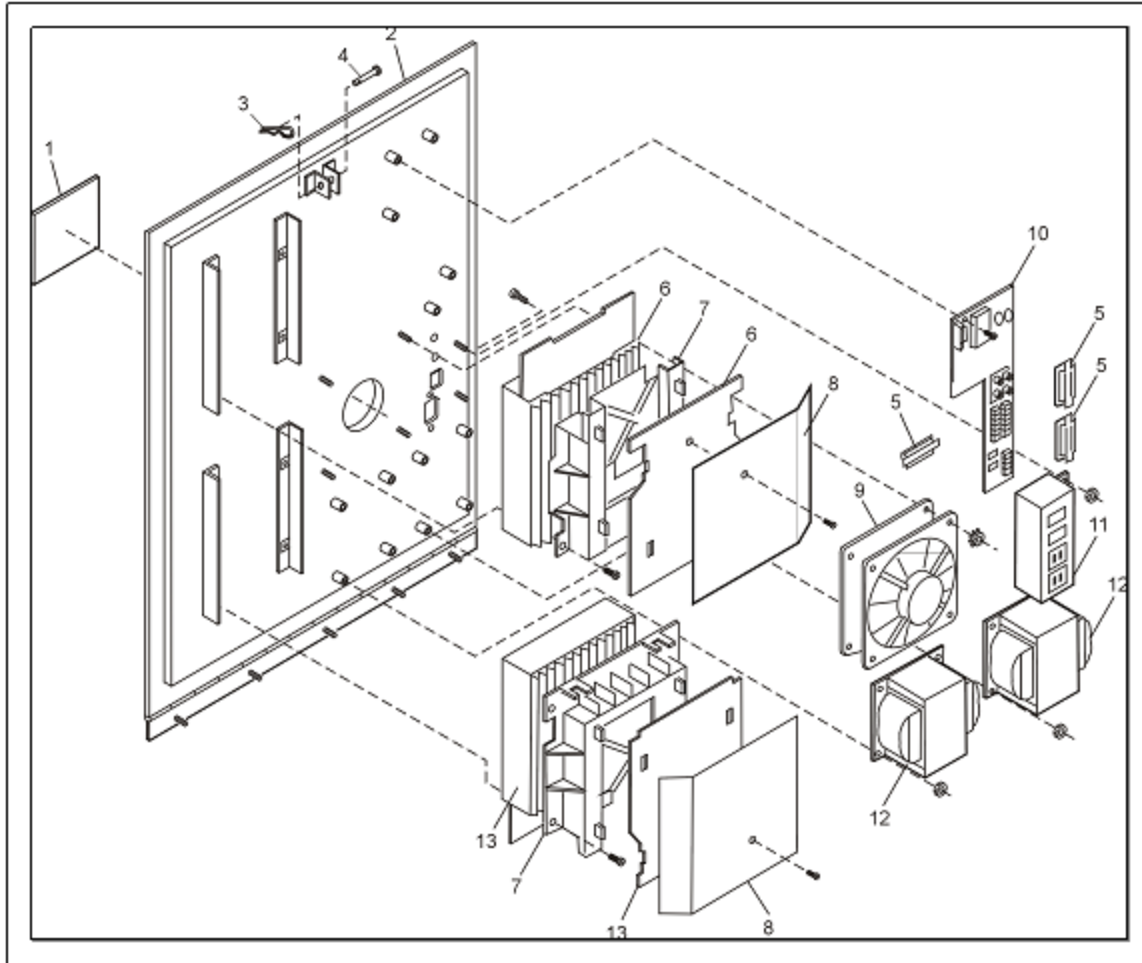

Figure 1
Exploded View of Cabinet

Item Number	Description	Part Number
8	Housing, L/R Speaker-Gen	400026-001
17	Arms, Hood, L&R-Gen	400112-001
14	Bezel, front Rhapsody	400115-001
20	Lock Bar	400036-001

Figure 2
Exploded View Main Components

Item Number	Description	Part Number
1	Bose 141 Spkrs (pair)	700021-001
	Bose 141 Spkrs (4 pack)	700021-004
2	MET, 141/151 Brkt (single)	401077-001
4	Mon.17" LCD/ELO Rhap	300323-001
	Bracket Kit 17" Kit ELO Rhap	400534-001
	Mon.15" LCD/ELO Gen/Mae	300342-001
	Bracket Kit 15" ELO Genesis	400538-001
	PSU, ELO Monitor 15", 17"	300508-001
	Touchgl. 15" LCD/GT Gen 4mm	300227-002
9	Mgr,Ibutton PCB Gen/Rhap	300139-001
10	Manager PCB with I Button	300140-001

*Figure 3
Exploded View of Rear Door Assembly*

Item Number	Description	Part Number
6	Zone 2 amp, Genesis/Rhap	300034-001
9	Fan, Genesis 110V	300060-001
10	I/O Board assy / Pwr Dist PCB	300031-002
11	Power Dist PCB Gen/Rhap	300145-001
12	Transfmr rear Gen/Rhap	300151-001
13	Zone 1 amp, Genesis/Rhap	300033-001

Figure 4
Exploded View of Front Drawer and Payment Means Assembly

Item Number	Description	Part Number
8	Coin bag, genesis	400040-001
12	Coin Acceptor, Genesis	400052-001
14	Bezel, Pymnt means, RHAP	400151-001
	Payment bezel, Grey, Genesis	400037-001
19	Fluoresent Light Transformer	300032-001
27	Slide Rail, Rhapsody	400290-001