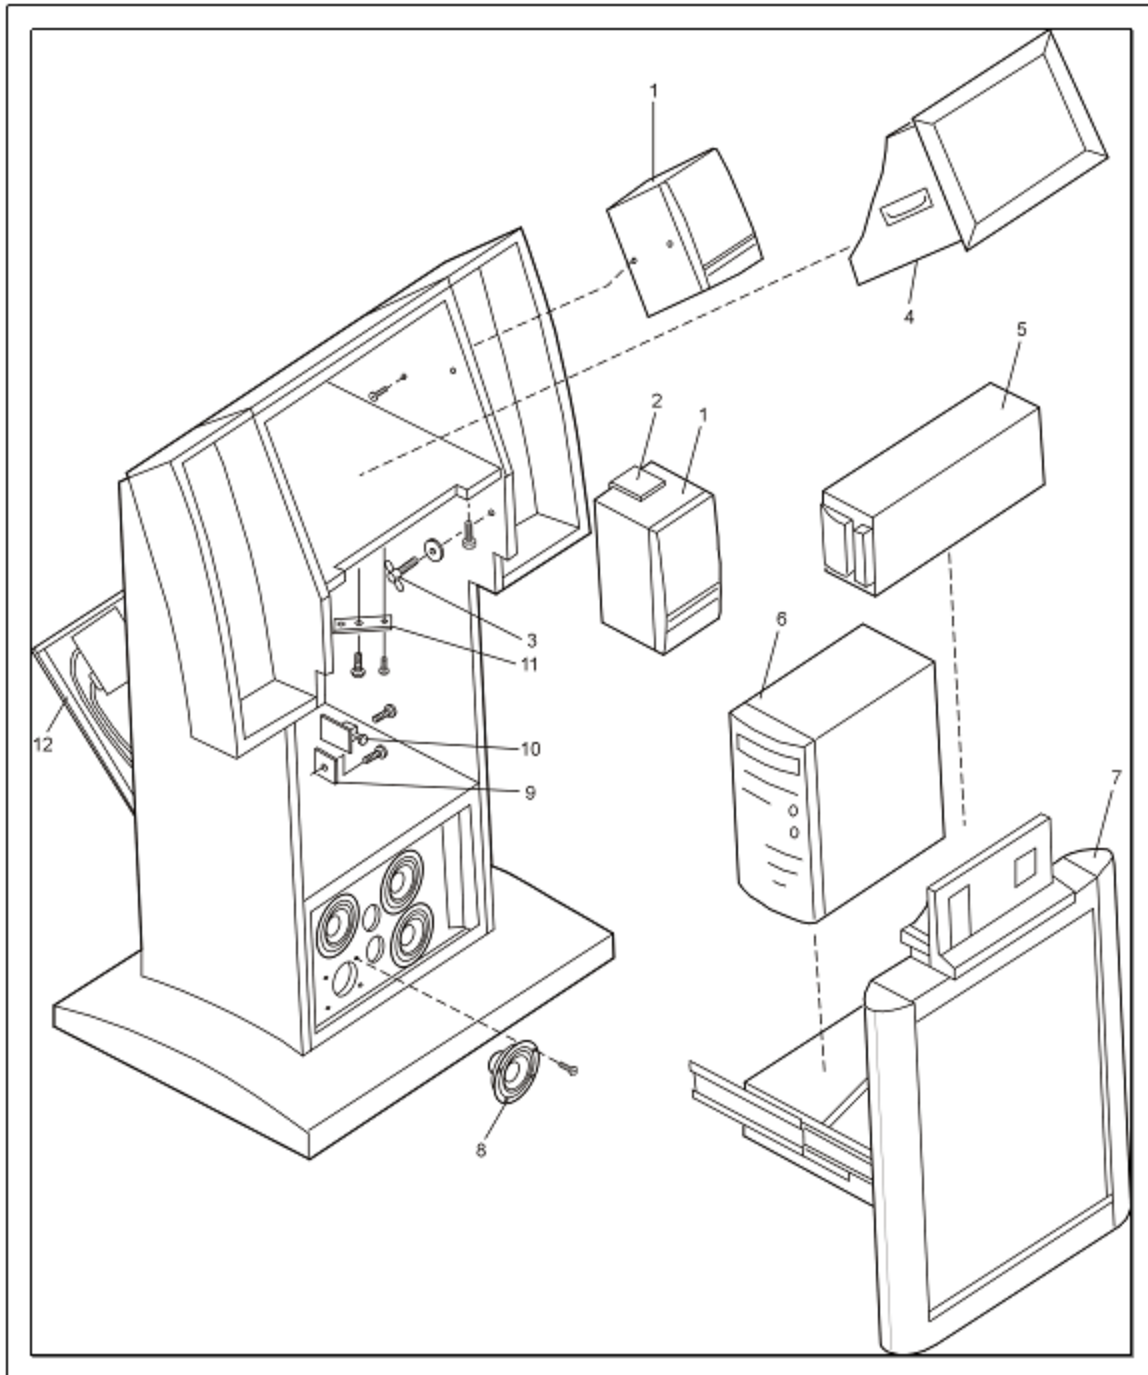

Figure 1
Exploded View of Cabinet

Item Number	Description	Part Number
8	Housing, L/R Speaker-Gen	400026-001
17	Arms, Hood, L&R-Gen	400112-001
14	Bezel, front Rhapsody	400115-001
20	Lock Bar	400036-001

Figure 2
Exploded View Main Components

Item Number	Description	Part Number
1	Bose 141 Spkrs (pair)	700021-001
	Bose 141 Spkrs (4 pack)	700021-004
2	MET, 141/151 Brkt (single)	401077-001
4	Mon.17" LCD/ELO Rhap	300323-001
	Bracket Kit 17" Kit ELO Rhap	400534-001
	Mon.15" LCD/ELO Gen/Mae	300342-001
	Bracket Kit 15" ELO Genesis	400538-001
	PSU, ELO Monitor 15", 17"	300508-001
	Touchgl. 15" LCD/GT Gen 4mm	300227-002
9	Mgr,Ibutton PCB Gen/Rhap	300139-001
10	Manager PCB with I Button	300140-001

*Figure 3
Exploded View of Rear Door Assembly*

Item Number	Description	Part Number
6	Zone 2 amp, Genesis/Rhap	300034-001
9	Fan, Genesis 110V	300060-001
10	I/O Board assy / Pwr Dist PCB	300031-002
11	Power Dist PCB Gen/Rhap	300145-001
12	Transfmr rear Gen/Rhap	300151-001
13	Zone 1 amp, Genesis/Rhap	300033-001

Figure 4
Exploded View of Front Drawer and Payment Means Assembly

Item Number	Description	Part Number
8	Coin bag, genesis	400040-001
12	Coin Acceptor, Genesis	400052-001
14	Bezel, Pymnt means, RHAP	400151-001
	Payment bezel, Grey, Genesis	400037-001
19	Fluoresent Light Transformer	300032-001
27	Slide Rail, Rhapsody	400290-001