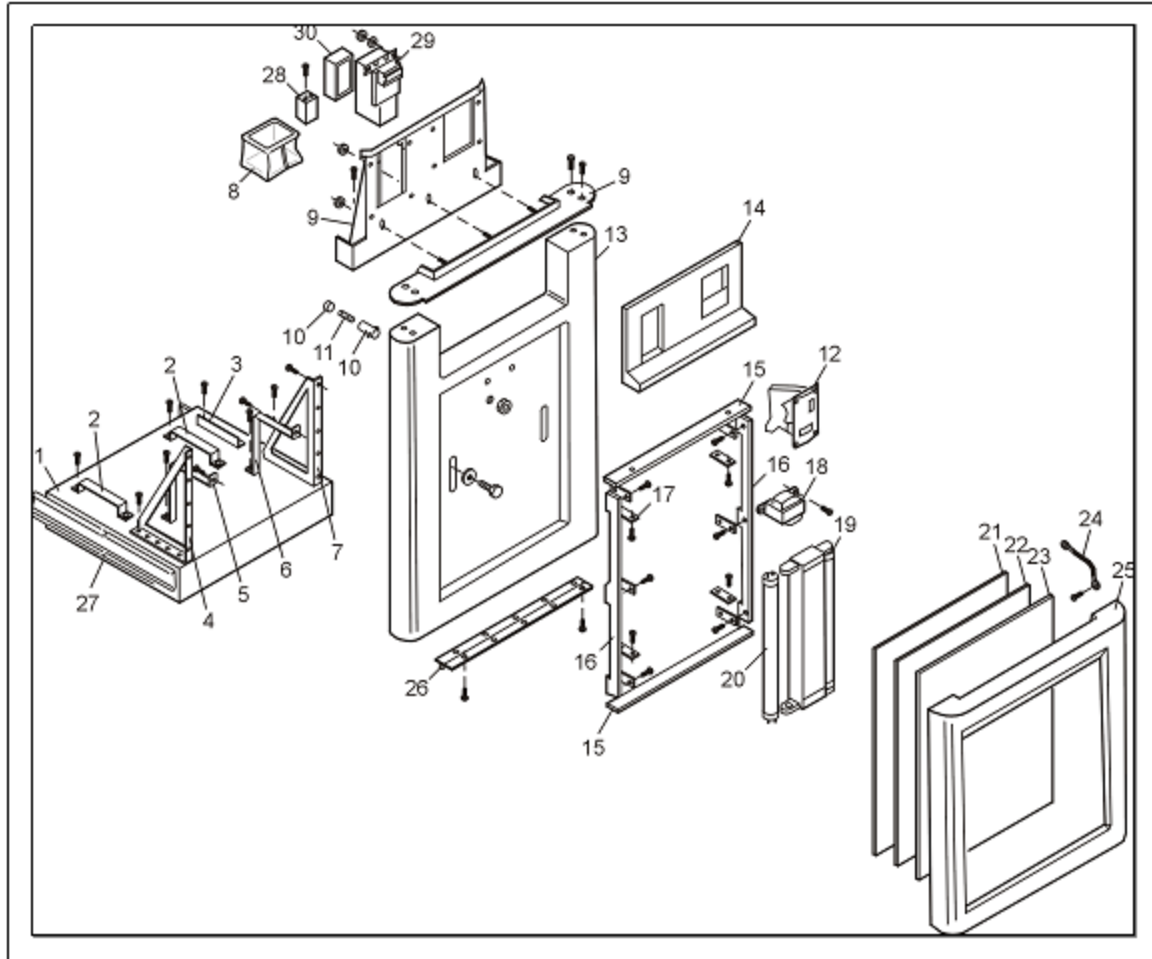

Figure 1
Exploded View of Cabinet

Item Number	Description	Part Number
8	Housing, L/R Speaker-Gen	400026-001
17	Arms, Hood, L&R-Gen	400112-001
14	Bezel, front Rhapsody	400115-001
20	Lock Bar	400036-001

Figure 2
Exploded View Main Components

*Figure 3
Exploded View of Rear Door Assembly*

Item Number	Description	Part Number
6	Zone 2 amp, Genesis/Rhap	300034-001
9	Fan, Genesis 110V	300060-001
10	I/O Board assy / Pwr Dist PCB	300031-002
11	Power Dist PCB Gen/Rhap	300145-001
12	Transfmr rear Gen/Rhap	300151-001
13	Zone 1 amp, Genesis/Rhap	300033-001

Figure 4
Exploded View of Front Drawer and Payment Means Assembly

Item Number	Description	Part Number
8	Coin bag, genesis	400040-001
12	Coin Acceptor, Genesis	400052-001
14	Bezel, Pymnt means, RHAP	400151-001
	Payment bezel, Grey, Genesis	400037-001
19	Fluoresent Light Transformer	300032-001
27	Slide Rail, Rhapsody	400290-001