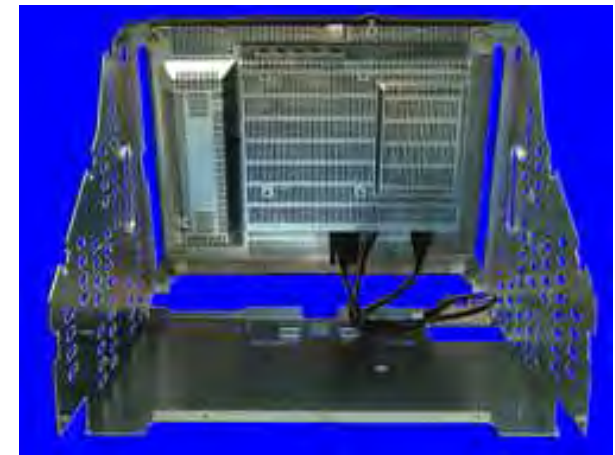

Game Manufacturer: **WMS, Williams**

Game Model: **550, Upright**

Game Display Size:

- **17" Touch, 5:4 Aspect Ratio**

OEM Monitor Model #:

- **Kristel- A-003910-00**

Ceronix Part Number:

- **CPA2222-** Serial Touch, Standard Viewing Angle, 5:4, Includes Game Bezel, List Price-$441