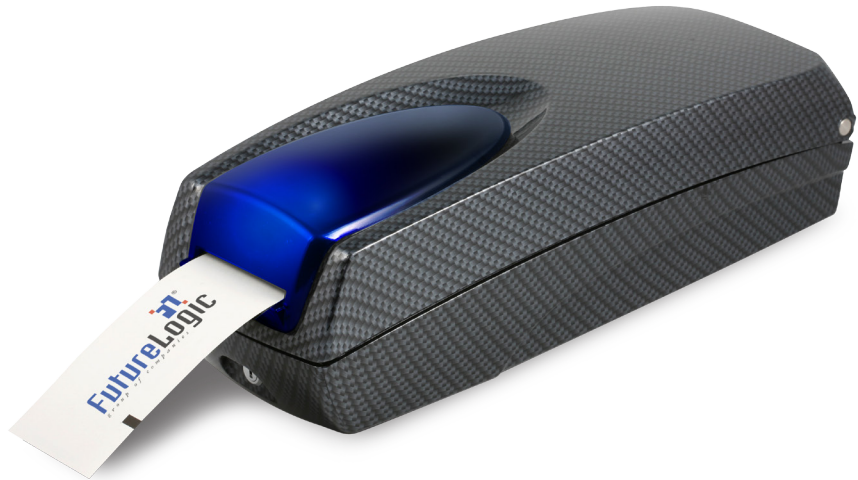

Superior Electro-Mechanical Design

- High Reliability and Easy Maintenance

ProColor™ Printing

- Exceptional 2-Color Imaging Technology

Fast Printing Speed

- Prints and Presents in 2.2 Seconds

Large Fill Capacity

- Stores up to 300 Tickets

Expanded Graphics Memory

- Stores Hundreds of Clip Art Objects and Thousands of Graphic Templates

The CouponXpress™ desktop TITO/coupon printer builds on the technology that has made FutureLogic the leading manufacturer of TITO printers – bringing all of the popular GEN2 Universal™ printer's features, functions and flexibility from the game to the cashier's cage, hotel front desk, unattended kiosks and other transaction points.

Compatible with traditional gaming protocols as well as new USB communications, The CouponXpress printer enables fast, convenient TITO transactions, such as ticket purchases, consolidation, or replacement of torn or crumpled tickets. It can also be used to distribute targeted promotional coupons at different venues – such as at the

concierge desk, gas station, gift shop, or hotel rooms – to reward, retain or recruit casino patrons.

Housed in an attractive and rugged cabinet, the CouponXpress printer provides the convenience, flexibility and reliable performance needed for effective coupon campaigns. Fast 3.5 inch per second printing, large ticket storage capacity, and ITH® (Intelligent Ticket Handling) technology combine to maximize the CouponXpress printer's uptime and reliability. Additionally, high-resolution two-color printing and storage for hundreds of clip art objects and thousands of graphic templates facilitates ticket customization and branding.