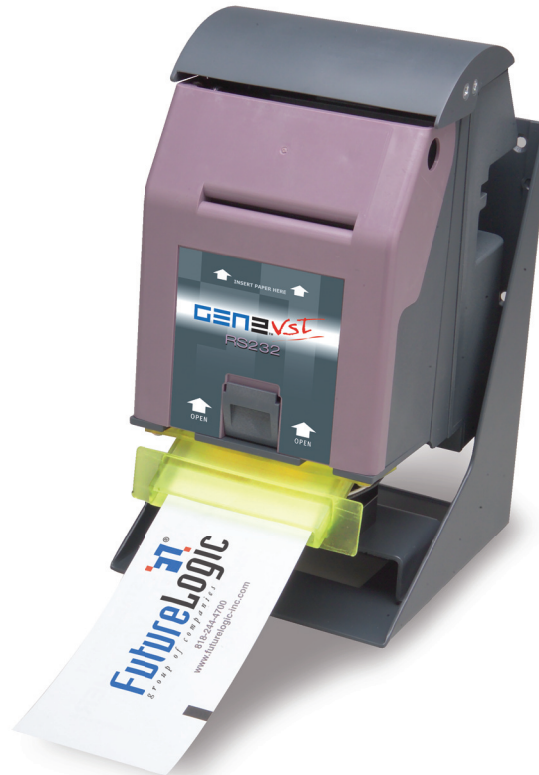

ITH® (Intelligent Ticket Handling)

- Makes Ticket Available ONLY after Fully Printed Internally & Automatically Burst

IntelligentBezel™ System

- Paper Jam Reduction via Blocked Bezel Detection

Award-Winning Printer

Hot Swappable

- Printer Removal Without Powering Down

The vertical configuration of the GEN2 VST® TITO printer is compact and is specifically designed for space-saving slim-top gaming machines. Like the GEN2™ printer, the GEN2 VST printer offers improvements such as ITH® (Intelligent Ticket Handling) technology, IntelligentBezel™ system, ProColor™ printing, and more.

The ITH technology sets the printer apart from competing TITO printers by making the “cashout ticket” available ONLY after the ticket is fully printed internally and automatically burst. To improve the printer’s reliability further,

the IntelligentBezel feature detects for obstruction near the bezel and reduces paper jams, by waiting for a clear path before a ticket is ejected.

In addition to the game port (RS232 or NetPlex), a separate port is provided for convenient firmware upgrades without the need to remove the printer from the slot machine.